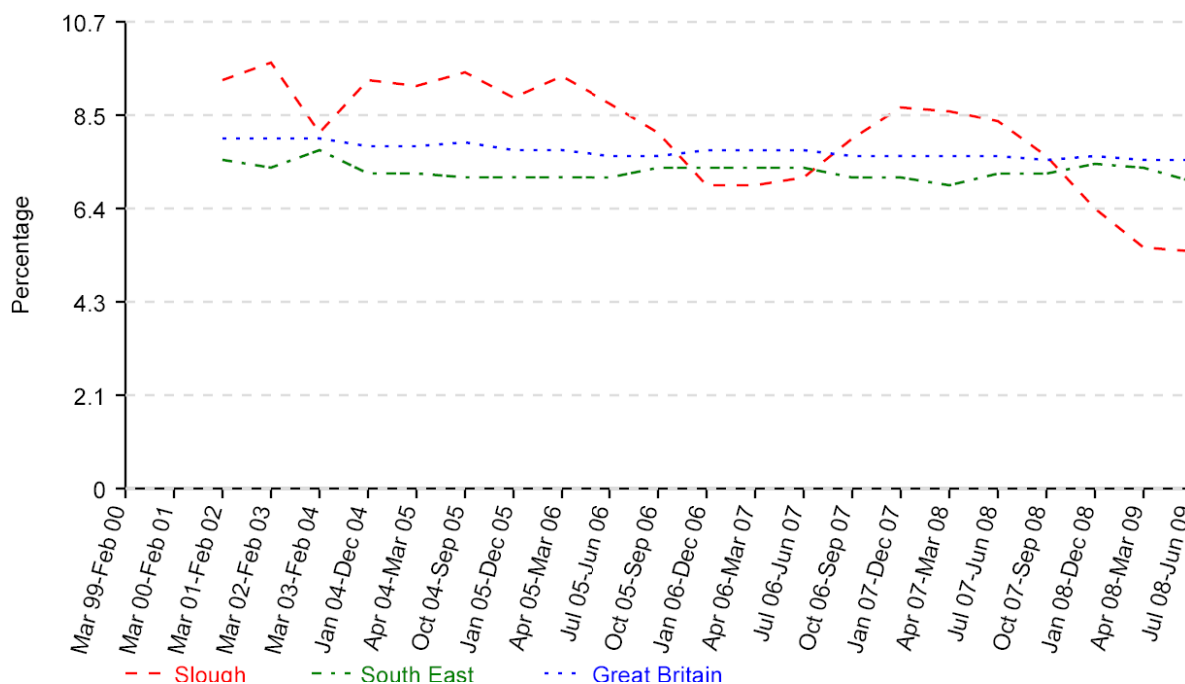

nomis official labour market statistics

7 Sales and customer service occs Slough

Date	Slough	Slough (%)	South East (%)	Great Britain (%)
Mar 99-Feb 00	-	-	-	-
Mar 00-Feb 01	-	-	-	-
Mar 01-Feb 02	6,000	9.3	7.5	8.0
Mar 02-Feb 03	6,000	9.7	7.3	8.0
Mar 03-Feb 04	4,700	8.1	7.7	8.0
Jan 04-Dec 04	5,500	9.3	7.2	7.8
Apr 04-Mar 05	5,500	9.2	7.2	7.8
Oct 04-Sep 05	5,700	9.5	7.1	7.9
Jan 05-Dec 05	5,200	8.9	7.1	7.7
Apr 05-Mar 06	5,500	9.4	7.1	7.7
Jul 05-Jun 06	5,200	8.8	7.1	7.6
Oct 05-Sep 06	4,800	8.1	7.3	7.6
Jan 06-Dec 06	4,200	6.9	7.3	7.7
Apr 06-Mar 07	4,100	6.9	7.3	7.7
Jul 06-Jun 07	4,200	7.1	7.3	7.7
Oct 06-Sep 07	4,600	8.0	7.1	7.6
Jan 07-Dec 07	5,000	8.7	7.1	7.6
Apr 07-Mar 08	4,900	8.6	6.9	7.6
Jul 07-Jun 08	4,900	8.4	7.2	7.6
Oct 07-Sep 08	4,500	7.6	7.2	7.5
Jan 08-Dec 08	3,700	6.4	7.4	7.6
Apr 08-Mar 09	3,300	5.5	7.3	7.5
Jul 08-Jun 09	3,100	5.4	7.0	7.5

Source: ONS annual population survey

- The sample size is too small to allow Labour Force Survey data to be produced

Notes: Numbers and % are for those of 16+

% is a proportion of all persons in employment

Data prior to the period Jan 05 - Dec 05 has not been reweighted in line with the latest ONS estimates. This will be done as soon as possible. For further details goto <https://www.nomisweb.co.uk/articles/424.aspx>